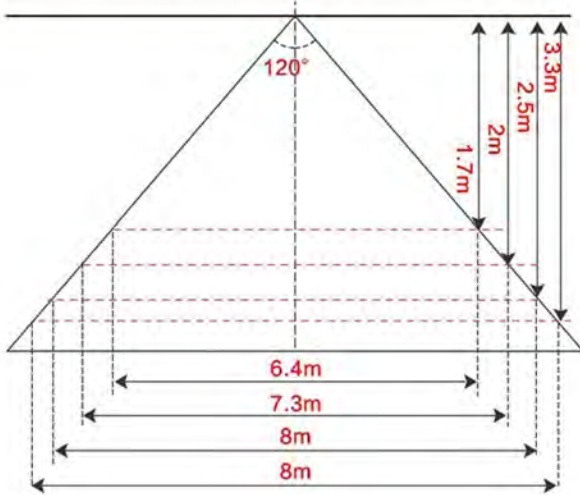

Standard Parameters

ORDERING INFORMATION:

Example: (NWA-F-5-PIR/R/D-L-(3000K))

Model	Wattage	Shape	Lumens	Voltage	CCT	CRI	PF
NWA-5-PIR/R/D-L (2800K)	5W	~A19	430-450lm	85-265VAC	2800K +/-200K	>80RA	>0.95
NWA-5-PIR/R/D-L (6000K)	5W	~A19		85-265VAC	6000K +/- 100K	>80RA	>0.95
NWAF-5-S/D-L (2800K)	5W	E27 w/ flex		85-265VAC	2800K +/-200K	>80RA	>0.95
NWAF-5-S/D-L (6000K)	5W	E27 w/ flex		85-265VAC	6000K +/- 100K	>80RA	>0.95
NWNF-5-R/D-L (6000K)	5W	1-15P w/ flex		85-265VAC	6000K +/- 100K	>80RA	>0.95

Dimensions

Install Height: 3-5m

Sensing Distance: 6-8m

Packing

Pkg Weight	Q'ty/CTN	Dimensions (cm)	Gross Weight
.11kg	100pcs	50*45*30cm	10.5kg

Instruction