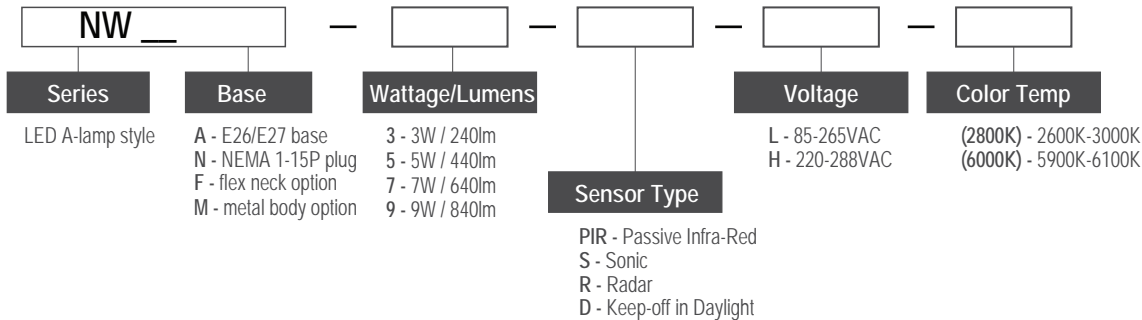

LED Multi-Sensor Lamp

Features, Benefits, Performance

- High brightness LED chip
- High CRI>80Ra
- E27/E26 base or NEMA 1-15P plug
- 75% reduction in energy consumption
- 10,000 - 45,000 hr lifespan, depending on options
- Vibration and impact resistant
- No mercury allowing for non-hazardous waste materials
- Instant illumination, no flicker, no buzz
- Minimal UV emission
- All sensors have 60 second continuous reset
- Daylight sensor built-in (order without "D" to have disabled)
- 3 year warranty
- Choose any combination of infra-red, sonic, and/or radar sensors
- Available in high-voltage 220-288V (replace "L" with "H")
- Available in 3W, 5W, 7W, 9W (~85 lm/W +.1W sensors)

Standard Parameters

ORDERING INFORMATION:

Example: (NWA-F-5-PIR/R/D-L-(3000K))

Model	Wattage	Shape	Lumens	Voltage	CCT	CRI	PF
NWA-5-PIR/R/D-L (2800K)	5W	~A19	430-450lm	85-265VAC	2800K +/-200K	>80RA	>0.95
NWA-5-PIR/R/D-L (6000K)	5W	~A19		85-265VAC	6000K +/- 100K	>80RA	>0.95
NWAF-5-S/D-L (2800K)	5W	E27 w/ flex		85-265VAC	2800K +/-200K	>80RA	>0.95
NWAF-5-S/D-L (6000K)	5W	E27 w/ flex		85-265VAC	6000K +/- 100K	>80RA	>0.95
NWNF-5-R/D-L (6000K)	5W	1-15P w/ flex		85-265VAC	6000K +/- 100K	>80RA	>0.95